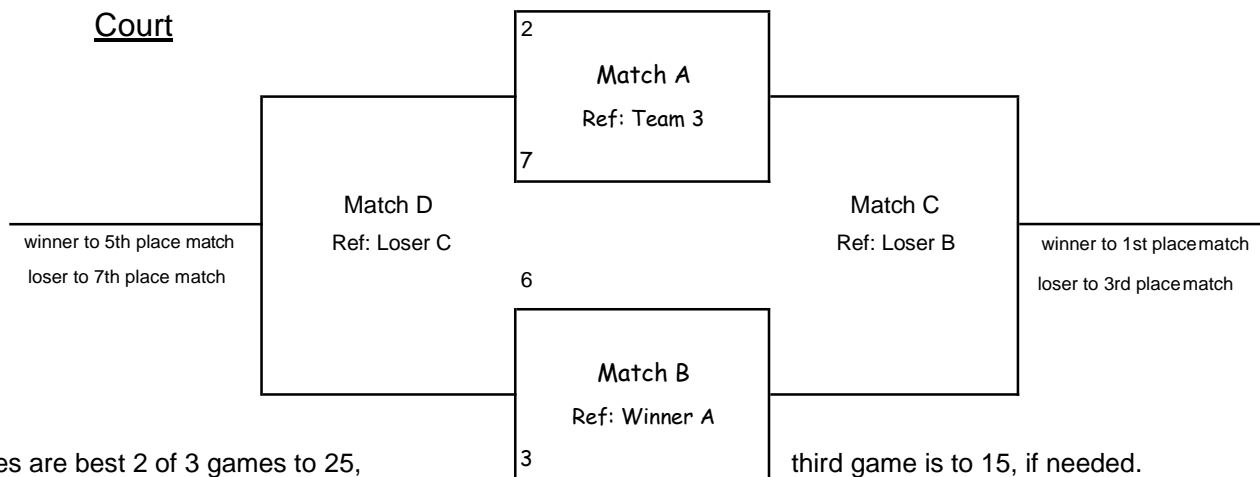

Arizona Power League

Division:

Site:

Date:

<u>Court</u>					
Seed	Team	Matches Won	Matches Lost	Games Won	Games Lost
1					
4					
5					
Match 1		Match 2		Match 3	
1 vs 5		4 vs 5		1 vs 4	
— - —		— - —		— - —	
— - —		— - —		— - —	
— - —		— - —		— - —	
4 Refs		1 Refs		5 Refs	

All matches are best 2 of 3 games to 25,

All ref assignments are listed within the match info.

All coaches must be available to assist their team with their referee and/or scorekeeping duties during their assignments. The coach must be at the score table for all 16's and under teams.

All members of the ref crew for the match will meet with the R1 prior to the Match START.

The ref team will provide the scorer, libero tracker and score flipper for the table AND the R2 and two linesmen on the court. The ref crew members will not leave their positions until the match ends or relieved by their teammate.

Position Round

Court	3rd Place Match Playoff Match 1 Pool #2 vs L of C	1st Place Match Playoff Match 3 Pool #1 vs W of C	Court	7th Place Match Playoff Match 2 Pool #3 vs L of D	5th Place Match Playoff Match 4 W of 7th vs W of D
	1st	— - —		— - —	5th
2nd	— - —	— - —	6th	— - —	— - —
3rd	— - —	— - —	7th	— - —	— - —
4th	Ref: Winner of C	Ref: Loser 3rd PI Match	8th None	W of D Refs	7th Place Refs